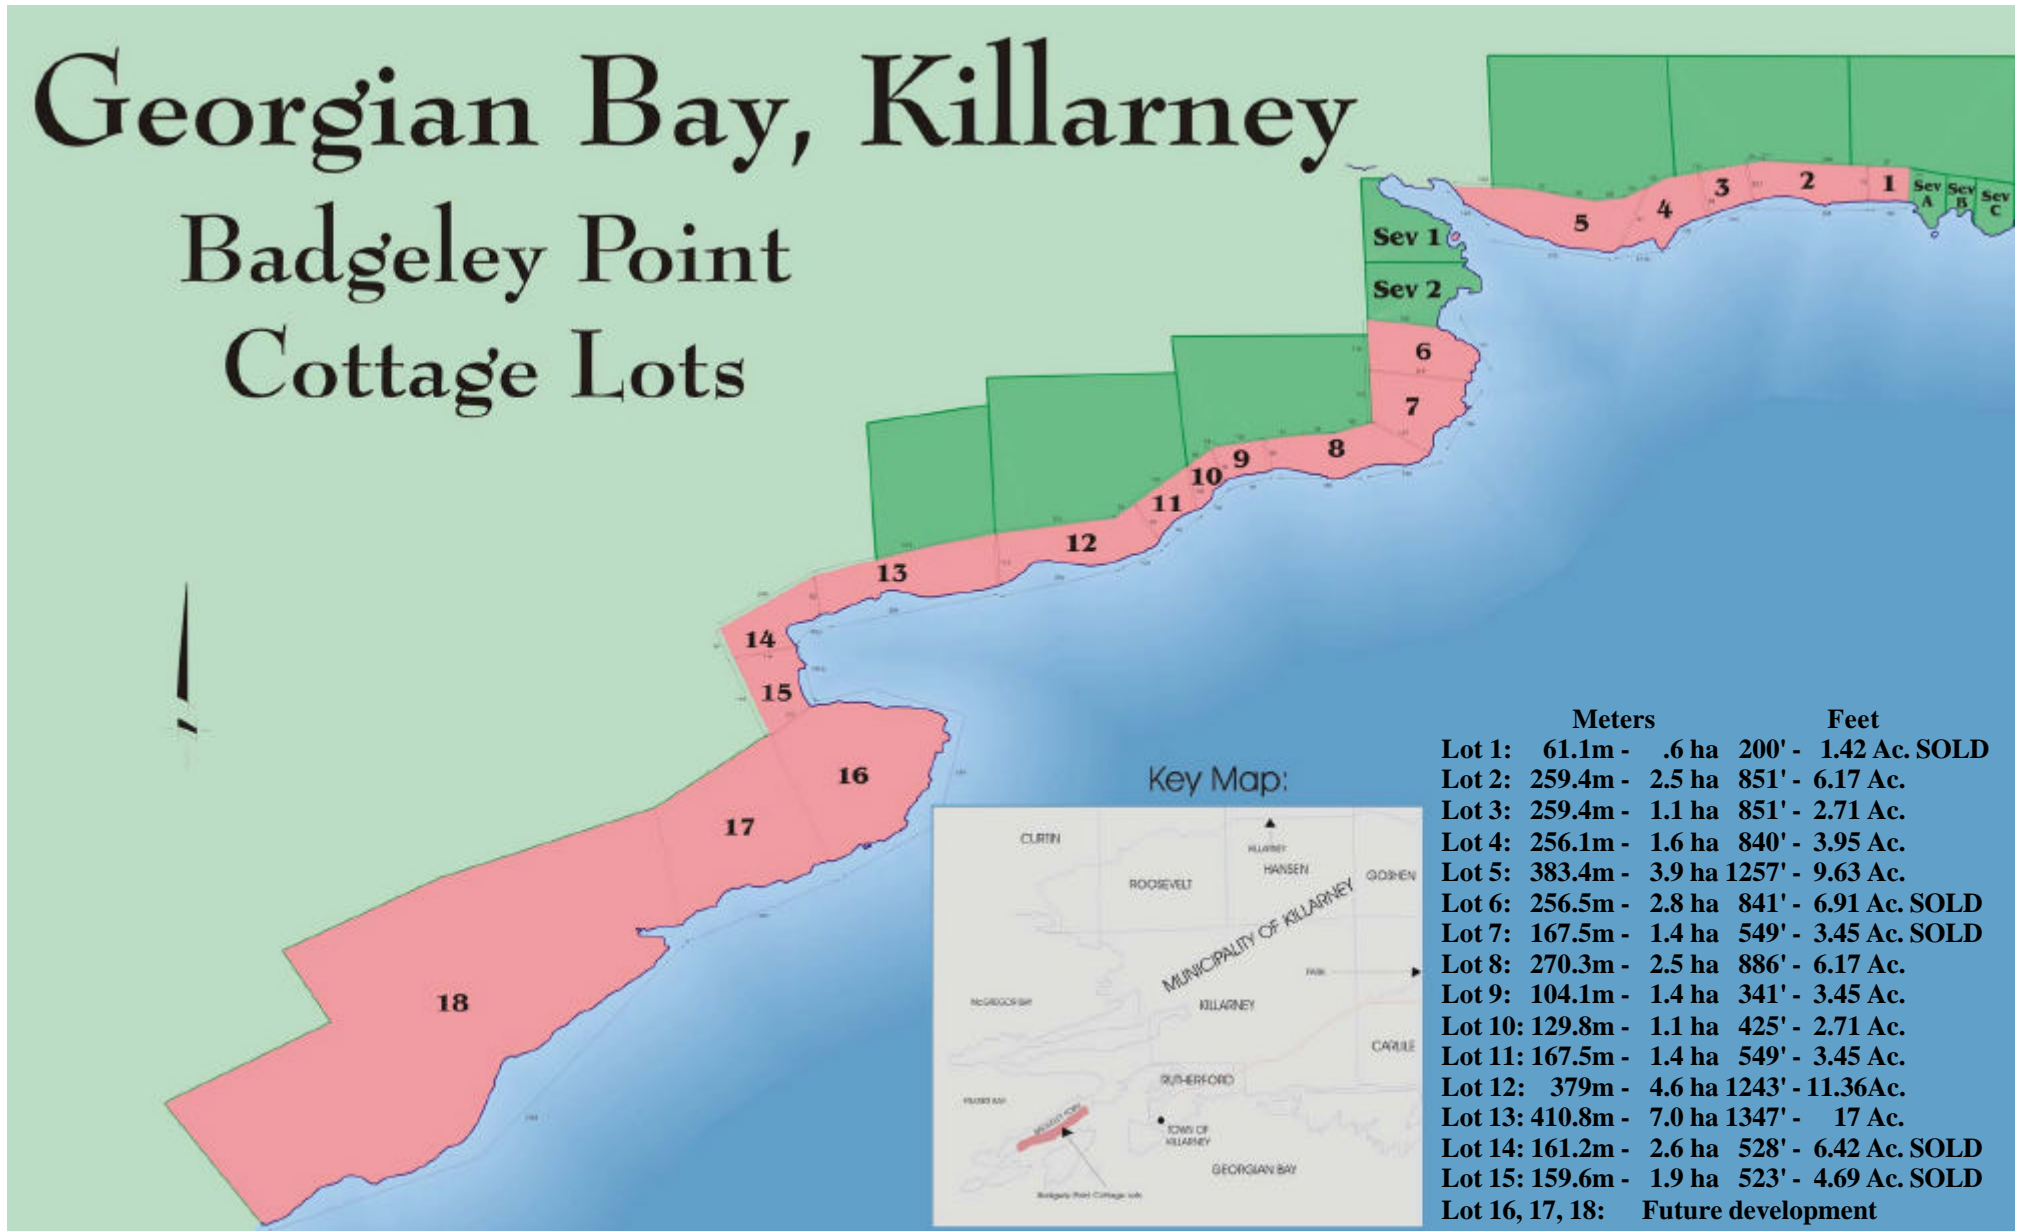

Coldwell Banker Bayline Real Estate Presents Georgian Bay Badgeley Point Waterfront Cottage Lots

Prime Cottage Lots
With Panoramic View
Sand and Rock shoreline
Excellent Fishing and Boating
Crystal Clear Georgian Bay Water
Near The Village of Killarney

Prime Georgian Bay Waterfront Cottage Lots

Located in prestine Killarney and starting at only \$65,000